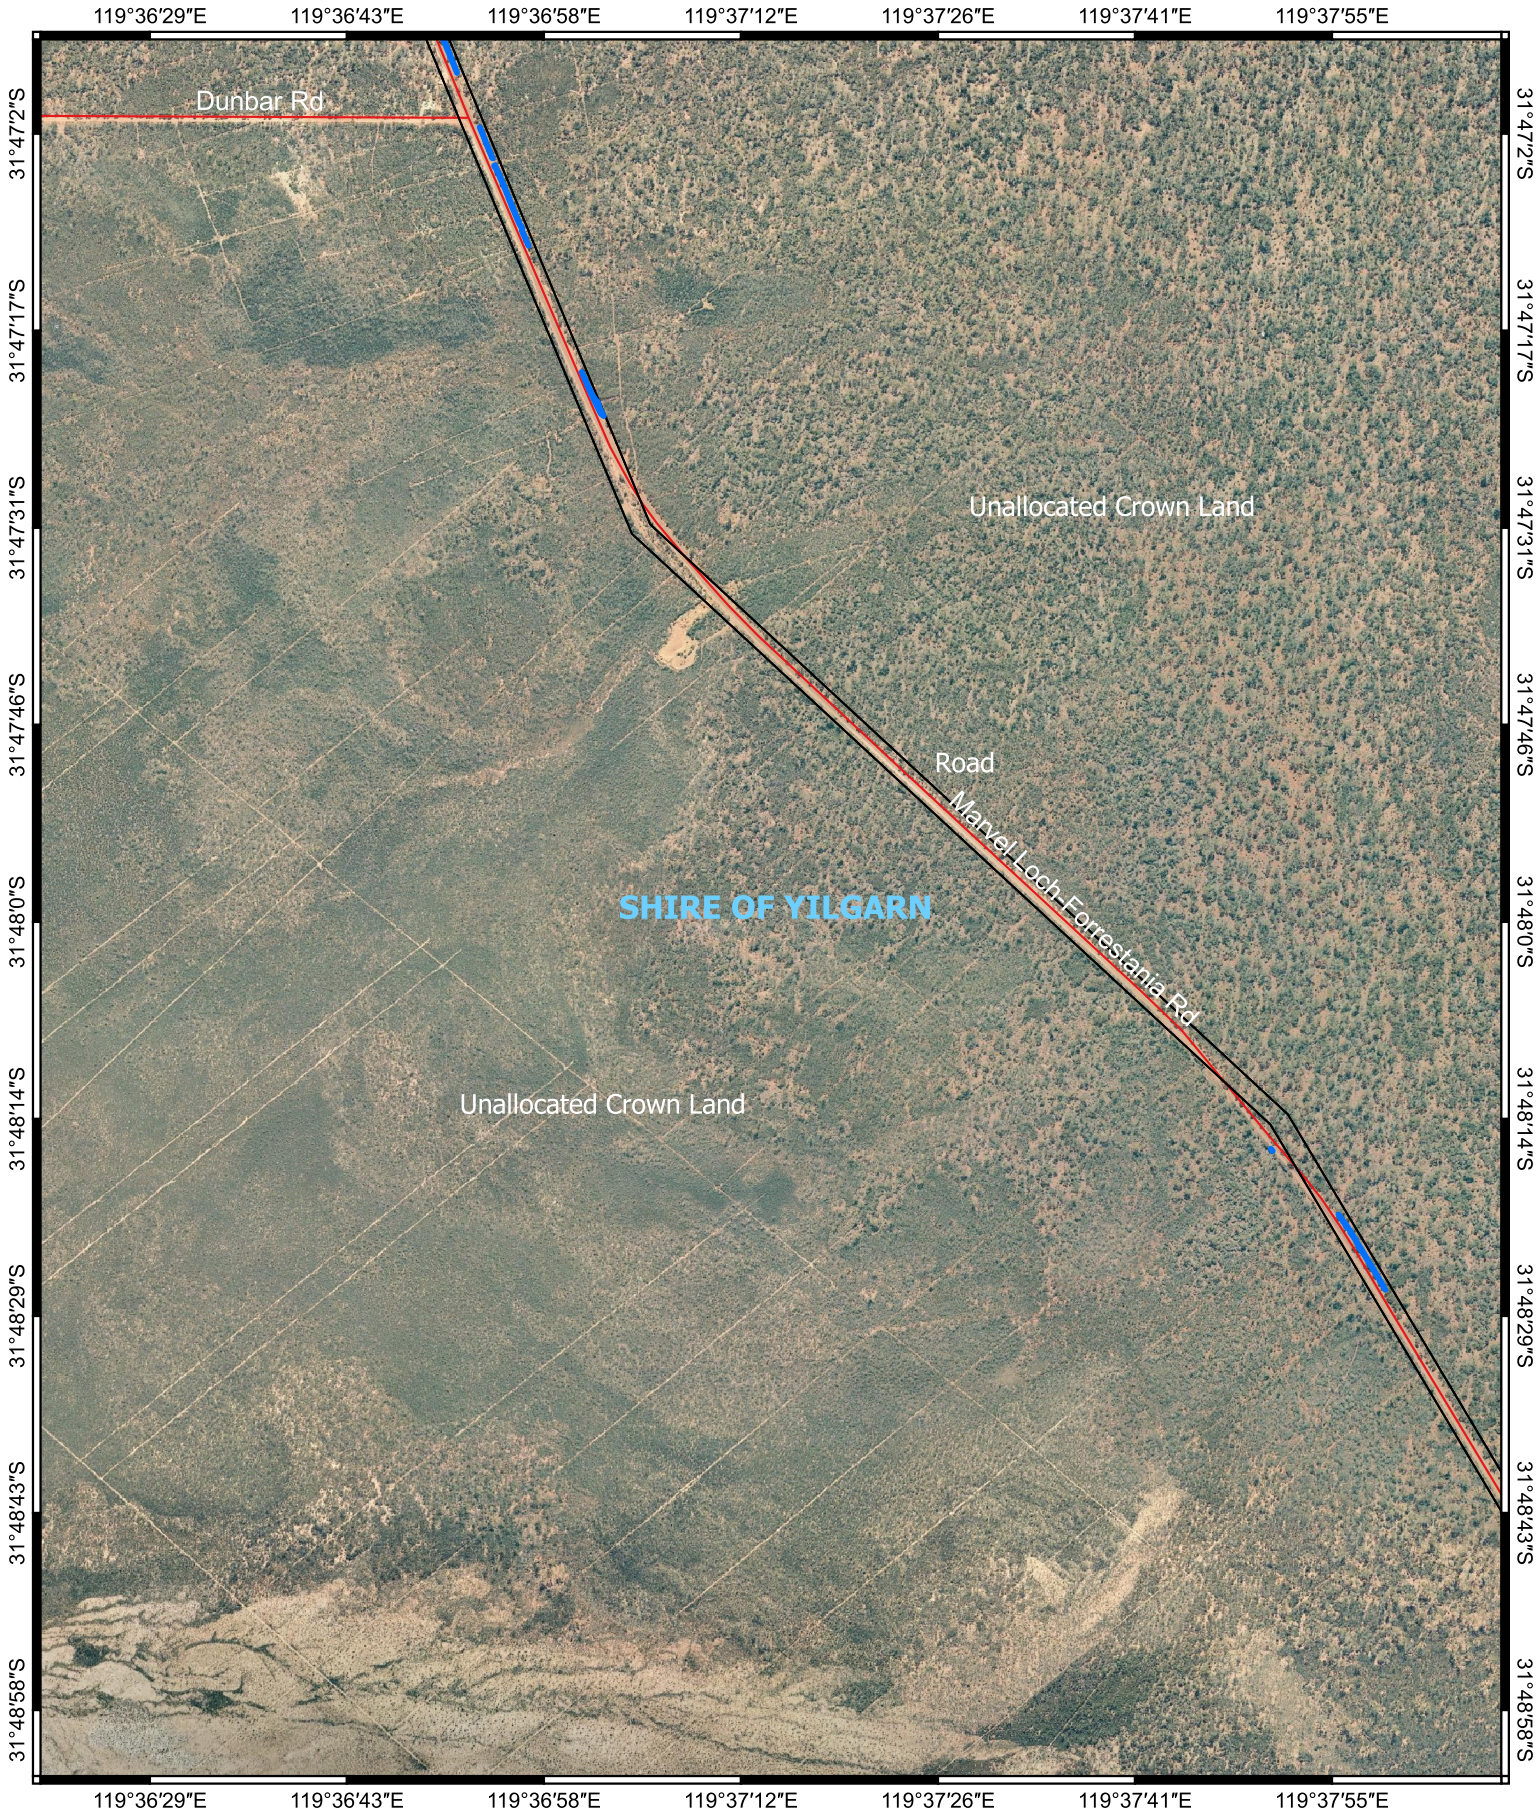

CPS 10544/1- Map T

Legend	Local Government Authorities	 1:11,000 Projection: GDA2020	 GOVERNMENT OF WESTERN AUSTRALIA
CPS areas applied to clear	Roads		
Land Tenure	Road Classification Minor		